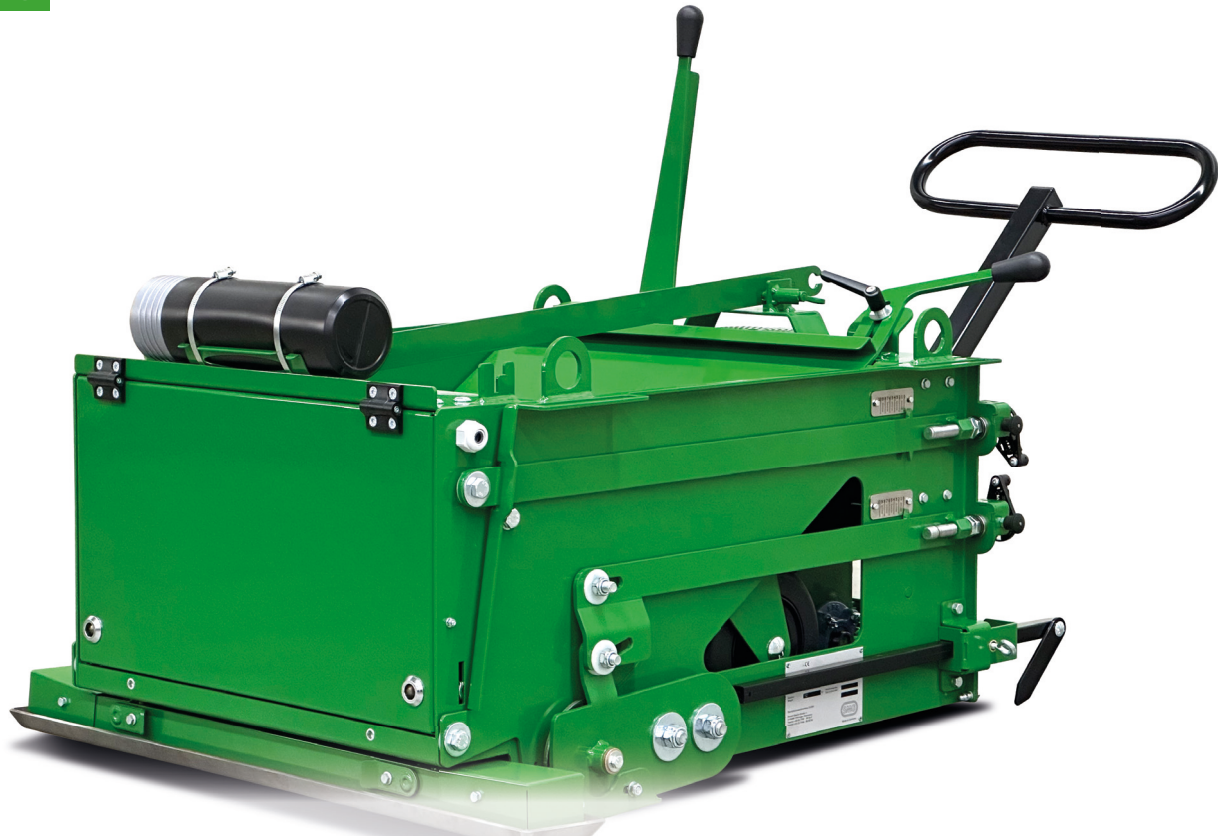

# PlanoMatic

Semi-automatic paver for  
multi sports surfaces and design flooring.

**P208**

- » **PAVER FOR INDOOR/OUTDOOR, PLAY/FITNESS AND DECORATIVE FLOORS**
- » **WORKING WIDTH 650 MM**
- » **COMPACTION + PAVING THICKNESS ADJUSTABLE**
- » **TEMPERATURE CONTROL OF THE SCREED**
- » **ONLY 220V POWER CONSUMPTION**

Art.-No. 6239864

Working width	650 mm (variable)
Area performance	up to 195 m <sup>2</sup> /h
Traction drive	feed rate approx. 1.8 m/min to 5 m/min
Power	1.62 kW (2.2 HP) / 230 V / 50 Hz / 7.05 A
Weight	200 kg
Dimensions	L 1,100 x W 890 x H 1,100 mm