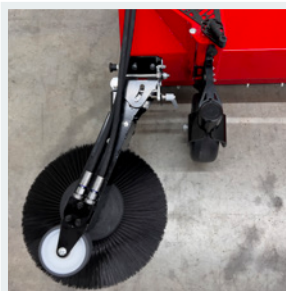

### The all-rounder for maintaining and cleaning of Track & Turf.

The fusion of the three Brush-Systems “SMG opposed brush”, “SMG rotating brush” and “SMG rotating brush with auger” combines three established brushes for the cleaning and maintenance of artificial turf and athletic tracks.

An adjustable sieve, a wider suction channel and optional side brooms for left and right allows the cleaning of all kind of synthetic turf systems.

The unique design allow the working on sand/rubber filled systems, systems with organic infill, non-filled or wet systems as well as on running and jogging tracks, walkways and parking areas.

## ROTATING BRUSH SC3

**COMFORTABLE**  
Control window and service flap for easy access.

**PRECISION**  
Ball bearing spindles and scale.

**LEFT AND RIGHT**  
Optional side brooms on both side.

**ALL IN ONE**  
Rotary brush for all kind of synthetic surfaces and more.