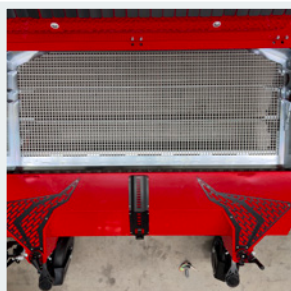

An adjustable sieve, a wider suction channel and optional side brooms for left and right allows the cleaning of all kind of synthetic turf systems.

The unique design allow the working on sand/rubber filled systems, systems with organic infill, non-filled or wet systems as well as on running and jogging tracks, walkways and parking areas.

## ROTATING BRUSH SC3

**COMFORTABLE**  
Control window and service flap for easy access.

**PRECISION**  
Ball bearing spindles and scale.

**LEFT AND RIGHT**  
Optional side brooms on both side.

**ALL IN ONE**  
Rotary brush for all kind of synthetic surfaces and more.