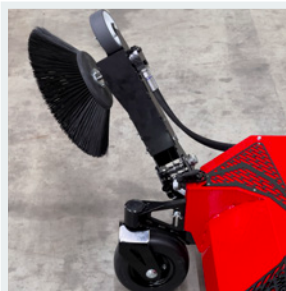

### The all-rounder for maintaining and cleaning of Track & Turf.

The fusion of the three Brush-Systems “SMG opposed brush”, “SMG rotating brush” and “SMG rotating brush with auger” combines three established brushes for the cleaning and maintenance of artificial turf and athletic tracks.

An adjustable sieve, a wider suction channel and optional side brooms for left and right allows the cleaning of all kind of synthetic turf systems.

The unique design allow the working on sand/rubber filled systems, systems with organic infill, non-filled or wet systems as well as on running and jogging tracks, walkways and parking areas.

## ROTATING BRUSH SC3

**COMFORTABLE**  
Control window and service flap for easy access.

**PRECISION**  
Ball bearing spindles and scale.

**LEFT AND RIGHT**  
Optional side brooms on both side.

**ALL IN ONE**  
Rotary brush for all kind of synthetic surfaces and more.

**VERSATILE**  
Adjustable sieve for all kinds of infill.

**COMPACT**  
Locked side broom for safe transport.

passion for sports grounds

[www.smg-machines.com](http://www.smg-machines.com)