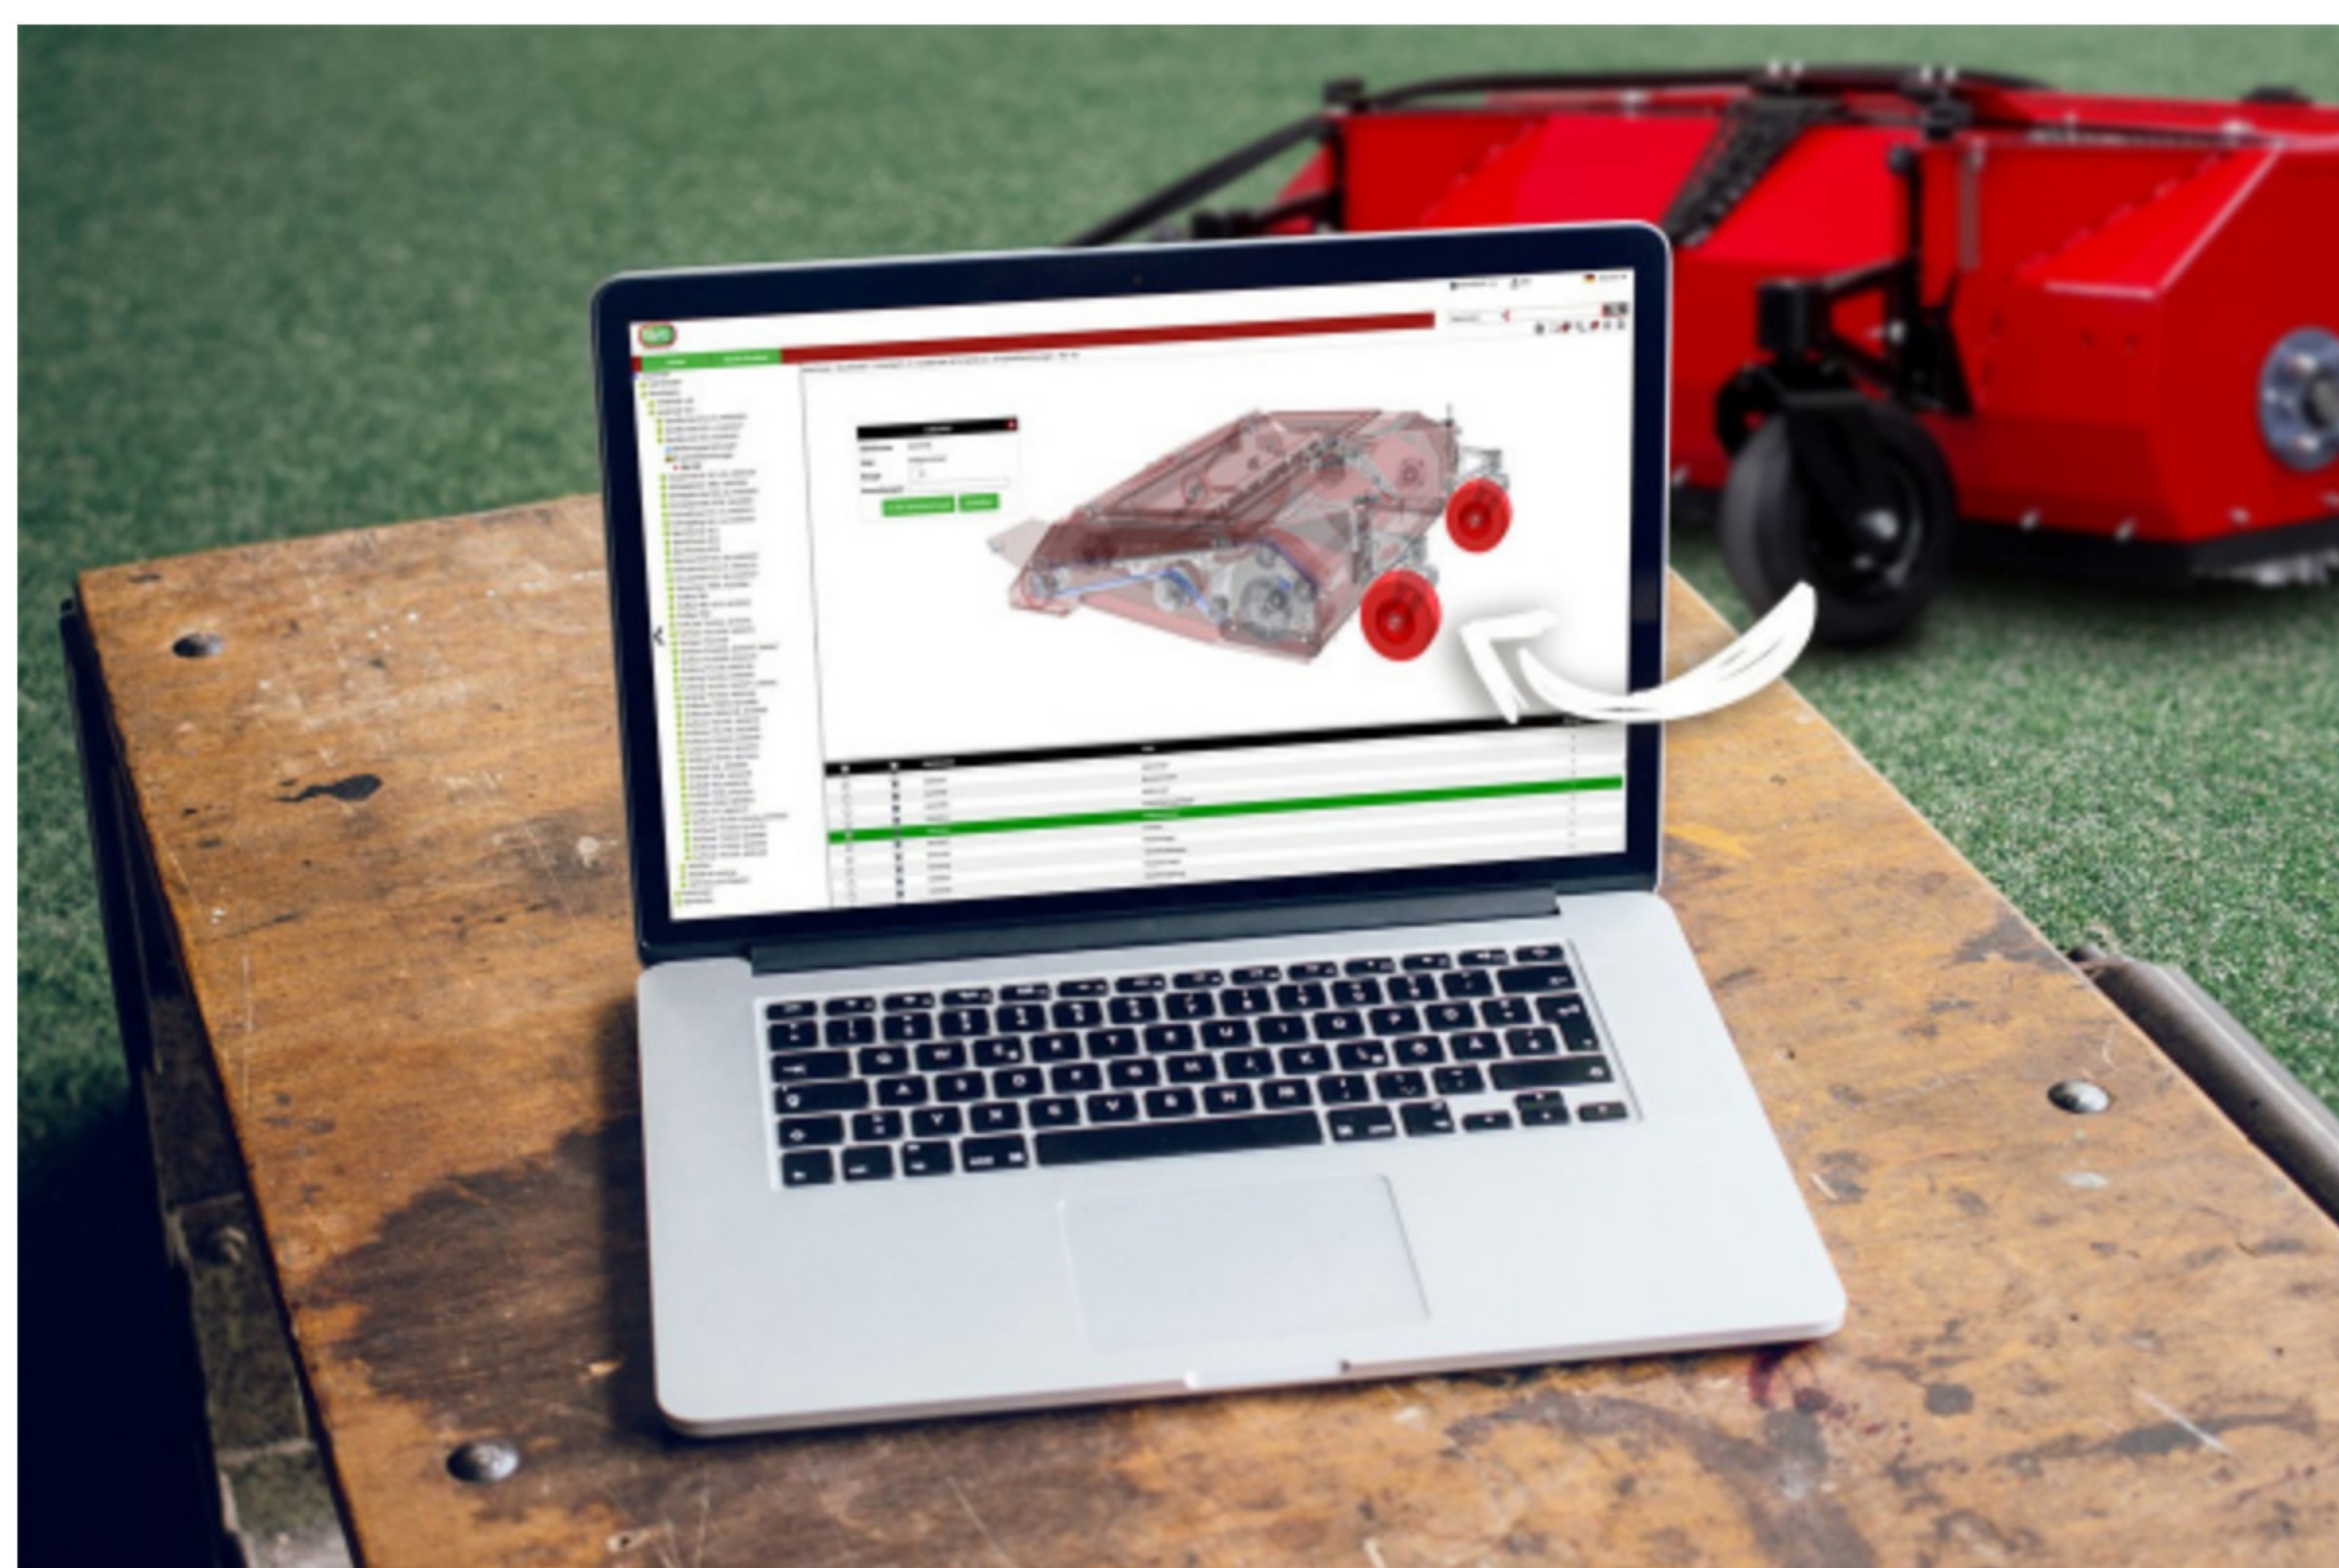

passion for sports grounds

As a valued SMG customer, you now have exclusive access to the electronic SMG spare parts catalog at any time.

This electronic spare parts catalog offers you the opportunity to download operating instructions (BA), spare parts lists (ET) and instruction videos.

3D models are also available for the latest machines, which allow you to simply put individual parts in your shopping cart and order them quickly and easily at the touch of a button. Of course, you will only be shown the machines that you actually have in your fleet